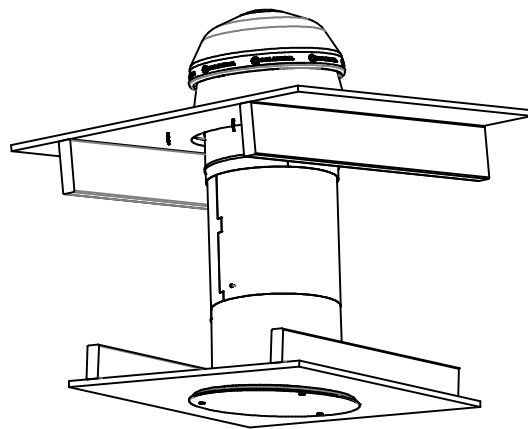

'JUSTFROST': SHOWCASES SUNLIGHT IN A CLEAN CONTEMPORARY DESIGN

3D VIEW  
SCALE: NTS

DRAWN	PCR	REVISION	B
DATE	21/10/16	SCALE	1:5, 1:1, NTS
APPROVED	PN	DWG NO.	GD-JF9
DATE	21/10/16		