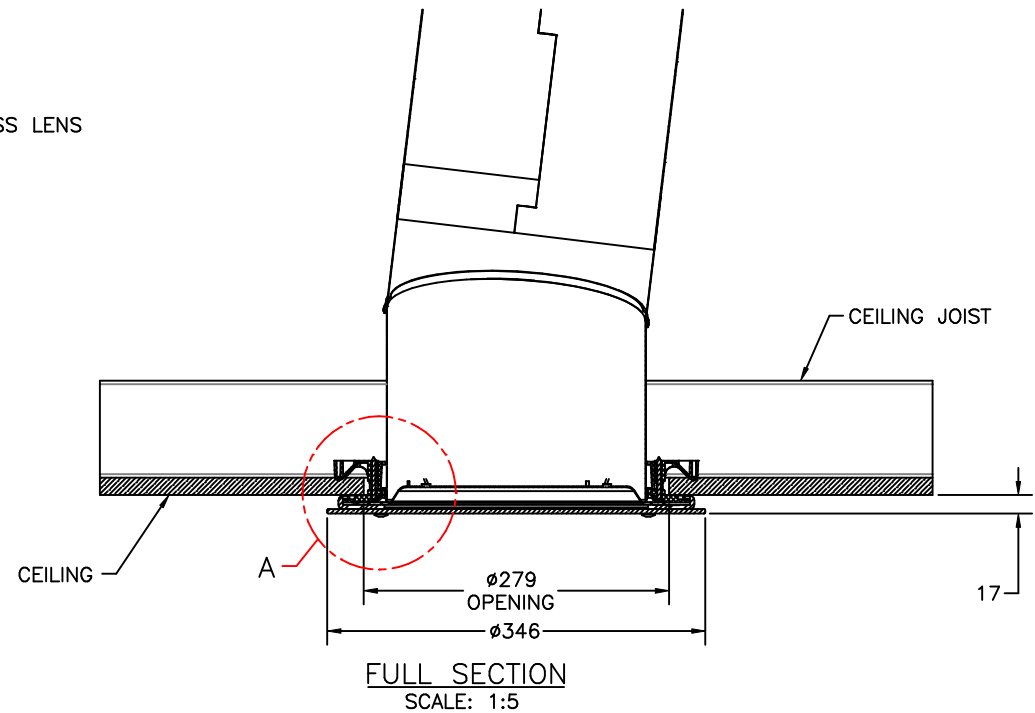

'JUSTFROST': SHOWCASES SUNLIGHT IN A CLEAN CONTEMPORARY DESIGN

3D VIEW  
SCALE: NTS

DRAWN	PCR	REVISION	B
DATE	21/10/16	SCALE	1:5, 1:1, NTS
APPROVED	PN	DWG NO.	GD-JF9
DATE	21/10/16		