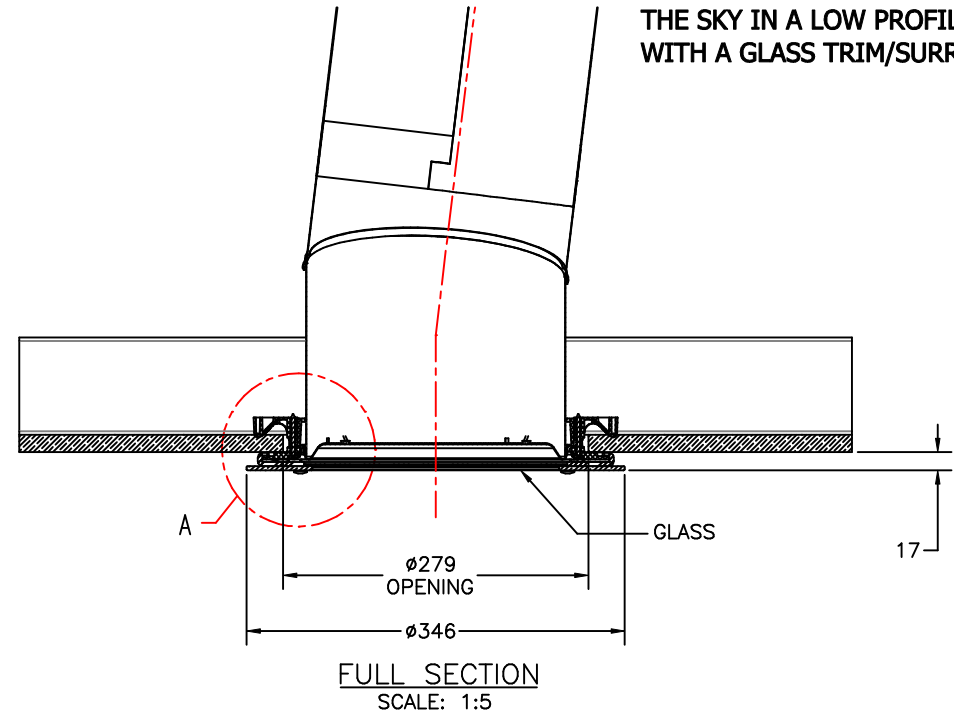

'OPTIVIEW': THE UNIQUE FRESNEL LENS DELIVERS ARTFUL VIEWS OF THE SKY IN A LOW PROFILE DESIGN WITH A GLASS TRIM/SURROUND

3D VIEW
SCALE: NTS

DRAWN	PCR	REVISION	B
DATE	21/10/16	SCALE	1:5, 1:1, NTS
APPROVED	PN	DWG NO.	
DATE	21/10/16		GD-OF8