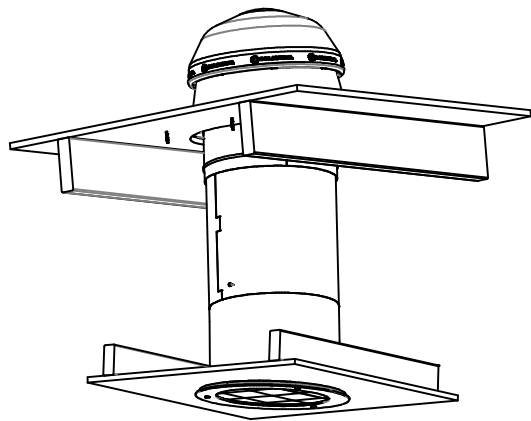

'OPTIVIEW': THE UNIQUE FRESNEL LENS DELIVERS ARTFUL VIEWS OF THE SKY IN A LOW PROFILE DESIGN WITH A GLASS TRIM/SURROUND

3D VIEW
SCALE: NTS

DRAWN	PCR	REVISION	B
DATE	21/10/16	SCALE	1:5, 1:1, NTS
APPROVED	PN	DWG NO.	
DATE	21/10/16		GD-OF8