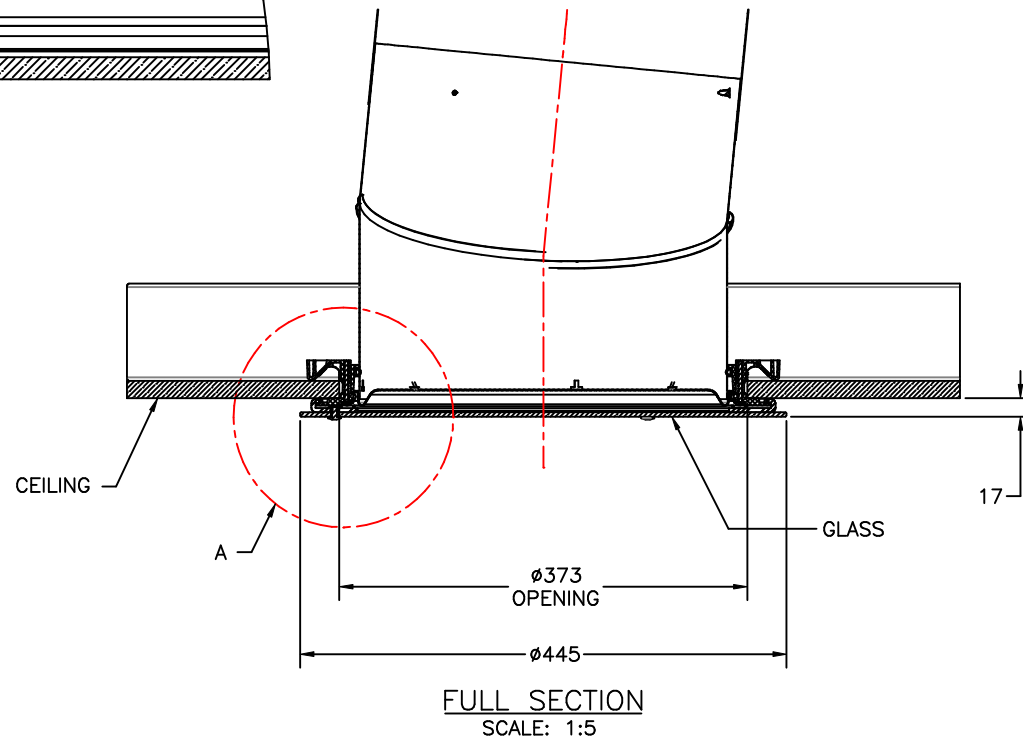

'JUSTFROST': SHOWCASES SUNLIGHT IN A CLEAN CONTEMPORARY DESIGN

3D VIEW  
SCALE: NTS

DRAWN	PCR	REVISION	B
DATE	21/10/16	SCALE	1:5, 1:1, NTS
APPROVED	PN	DWG NO.	GD-JF10
DATE	21/10/16		