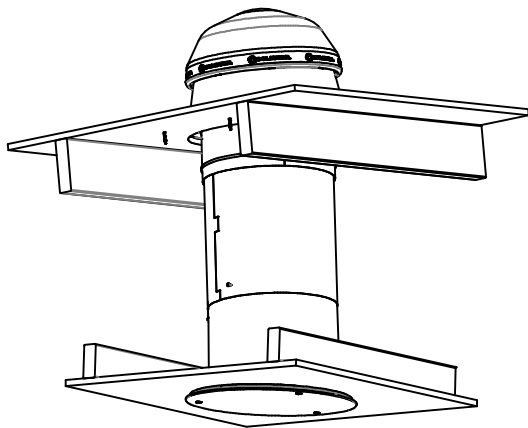

'JUSTFROST': SHOWCASES SUNLIGHT IN A CLEAN CONTEMPORARY DESIGN

3D VIEW  
SCALE: NTS

DRAWN	PCR	REVISION	B
DATE	21/10/16	SCALE	1:5, 1:1, NTS
APPROVED	PN	DWG NO.	GD-JF10
DATE	21/10/16		