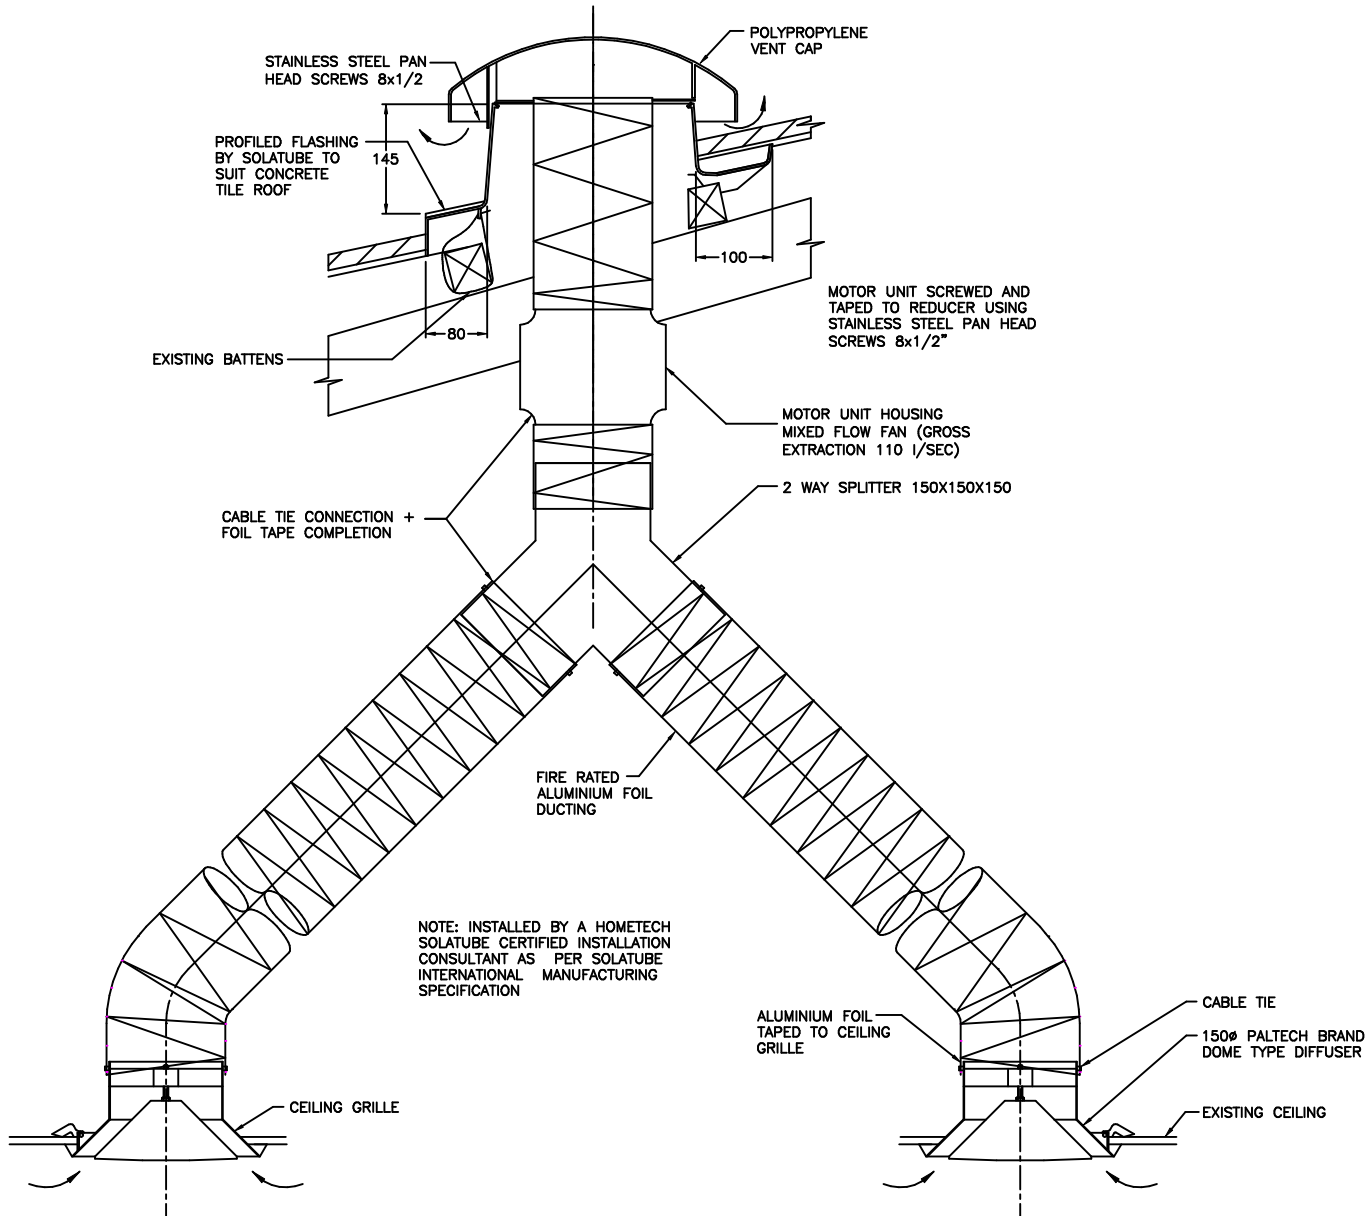

NOTE: INSTALLED BY A HOMETECH SOLATUBE CERTIFIED INSTALLATION CONSULTANT AS PER SOLATUBE INTERNATIONAL MANUFACTURING SPECIFICATION

NOTE: INSTALLED BY A HOMETECH SOLATUBE CERTIFIED INSTALLATION CONSULTANT AS PER SOLATUBE INTERNATIONAL MANUFACTURING SPECIFICATION

3D FLASHING VIEW - DETAIL D SCALE N.T.S.

NOTE: INSTALLED BY A HOMETECH SOLATUBE CERTIFIED INSTALLATION CONSULTANT AS PER SOLATUBE INTERNATIONAL MANUFACTURING SPECIFICATION