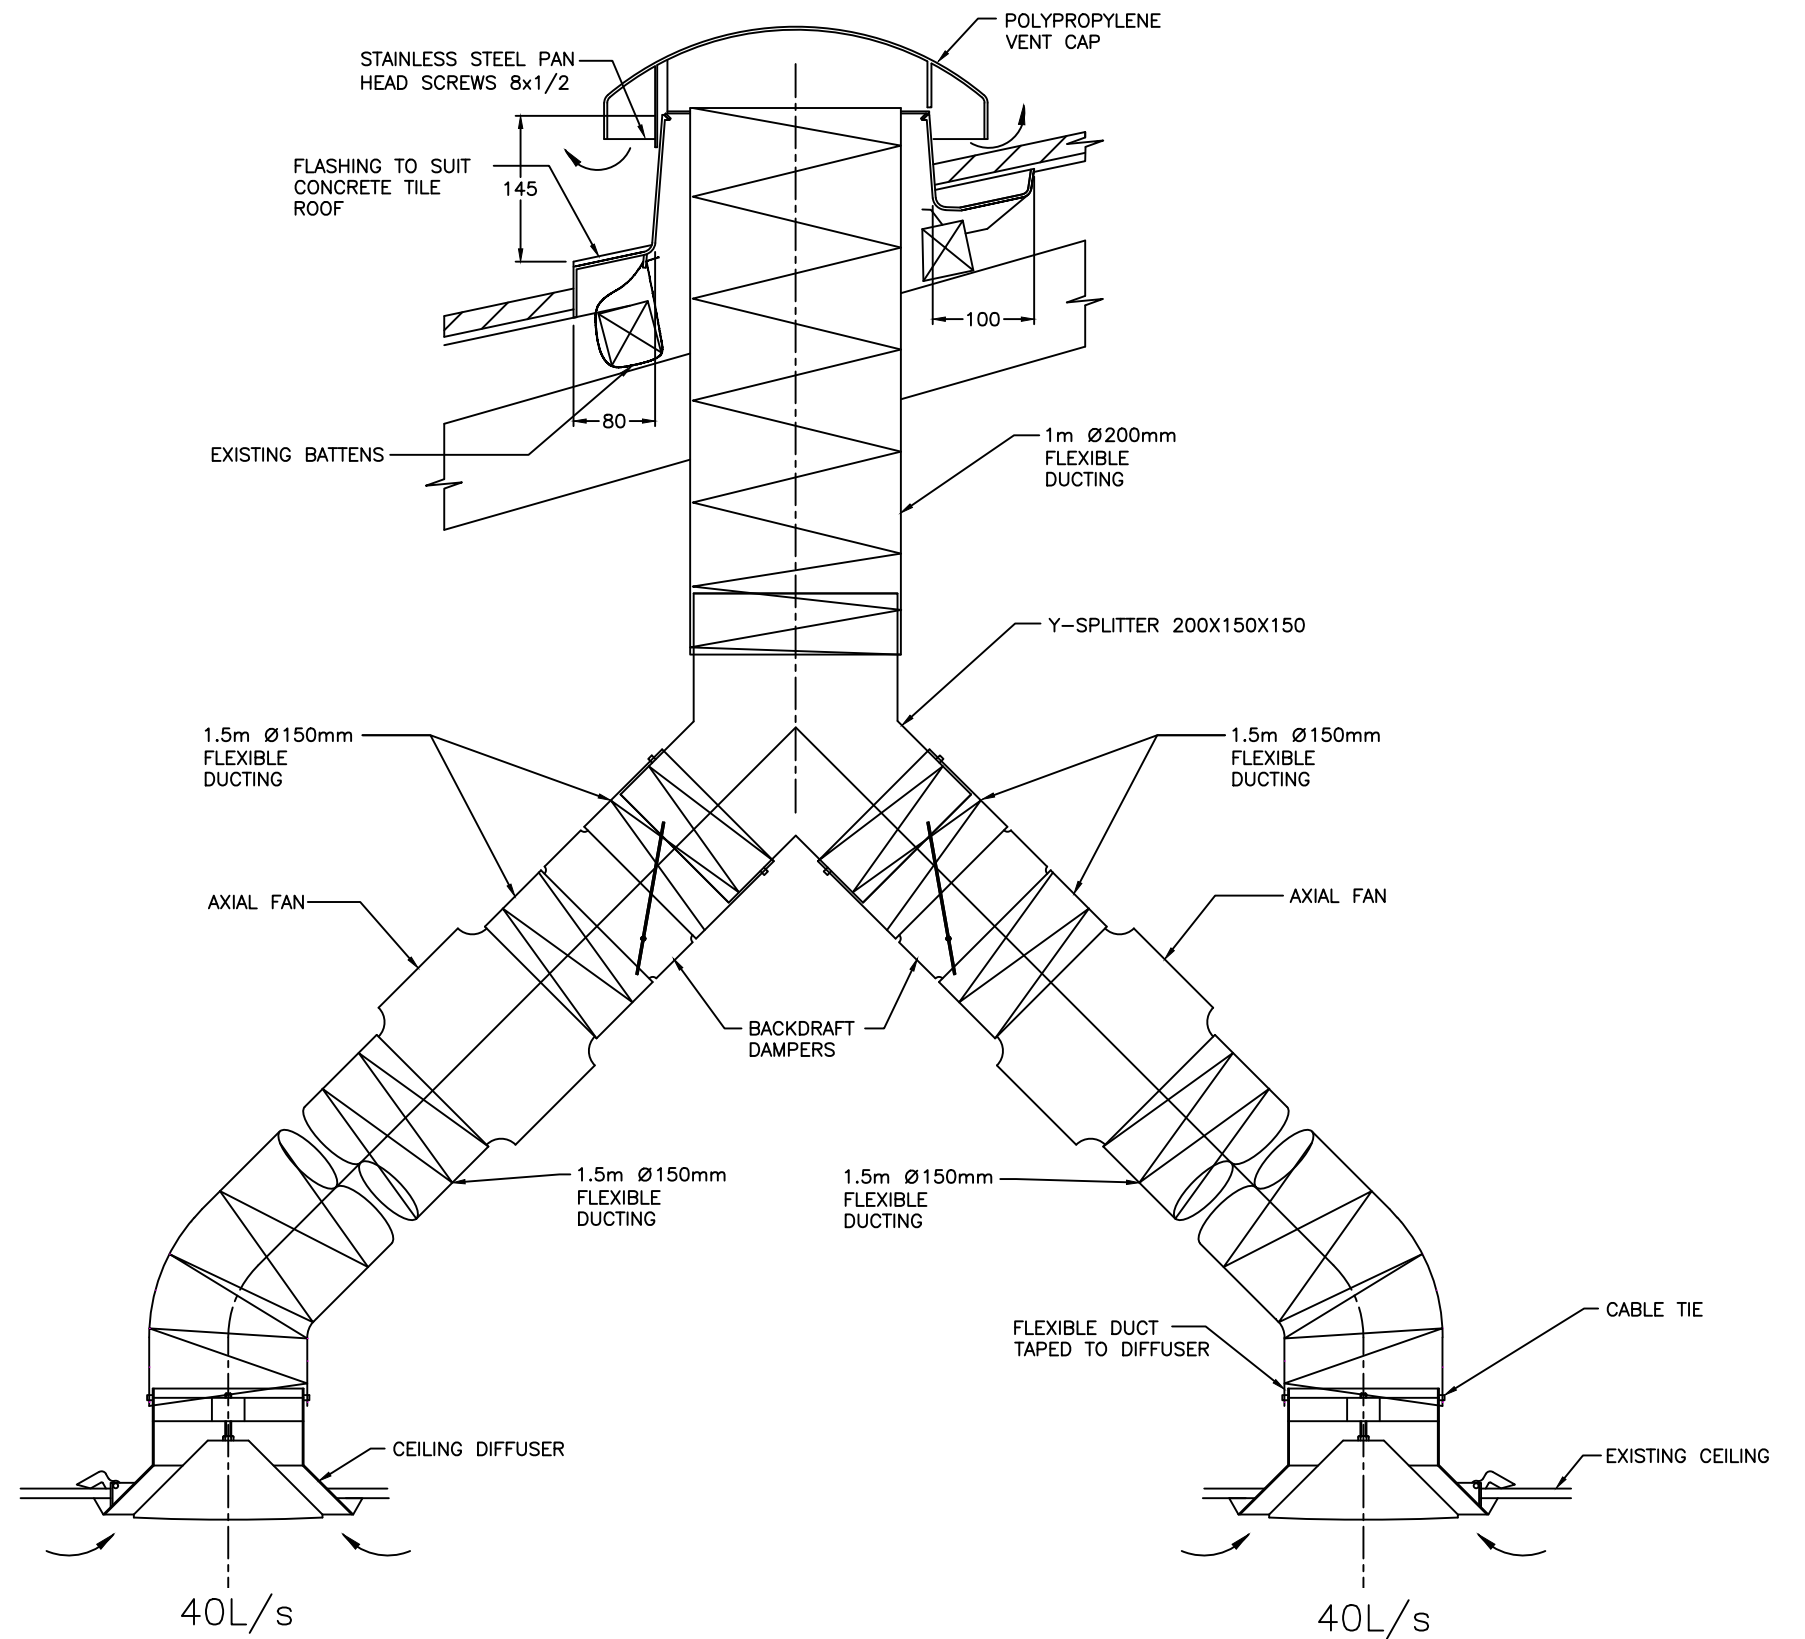

3D FLASHING VIEW - DETAIL D

DRAWN	PF	REVISION	A
DATE	30/04/19	SCALE	NTS
APPROVED	--	DWG NO.	VS3002-CO
DATE	--		